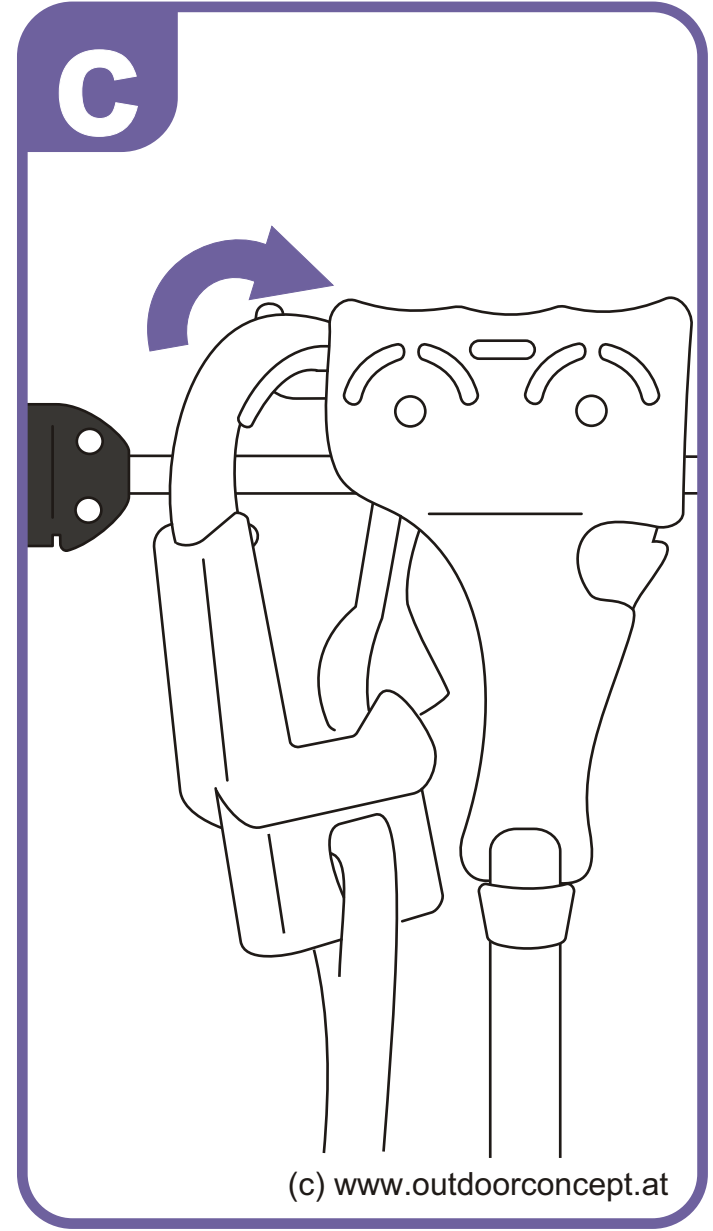

**Connect the pulley to the cable**

**Push carabineer up forcefully into TWEEZLE**

**Put the carabier onto the hook of the pulley**

(c) www.outdoorconcept.at